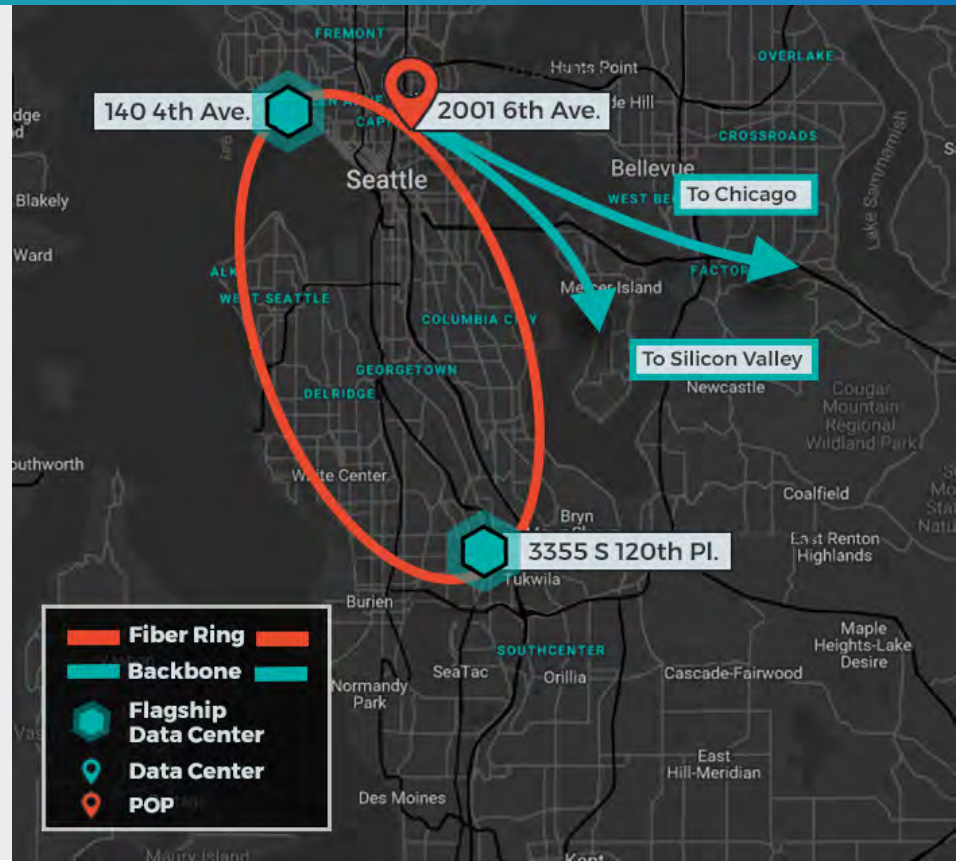

The global footprint, which includes more than 600,000 square feet of leasable data center space, is woven together by our high-performance network backbone and route-optimization engine, ensuring your environment can connect everywhere, faster.