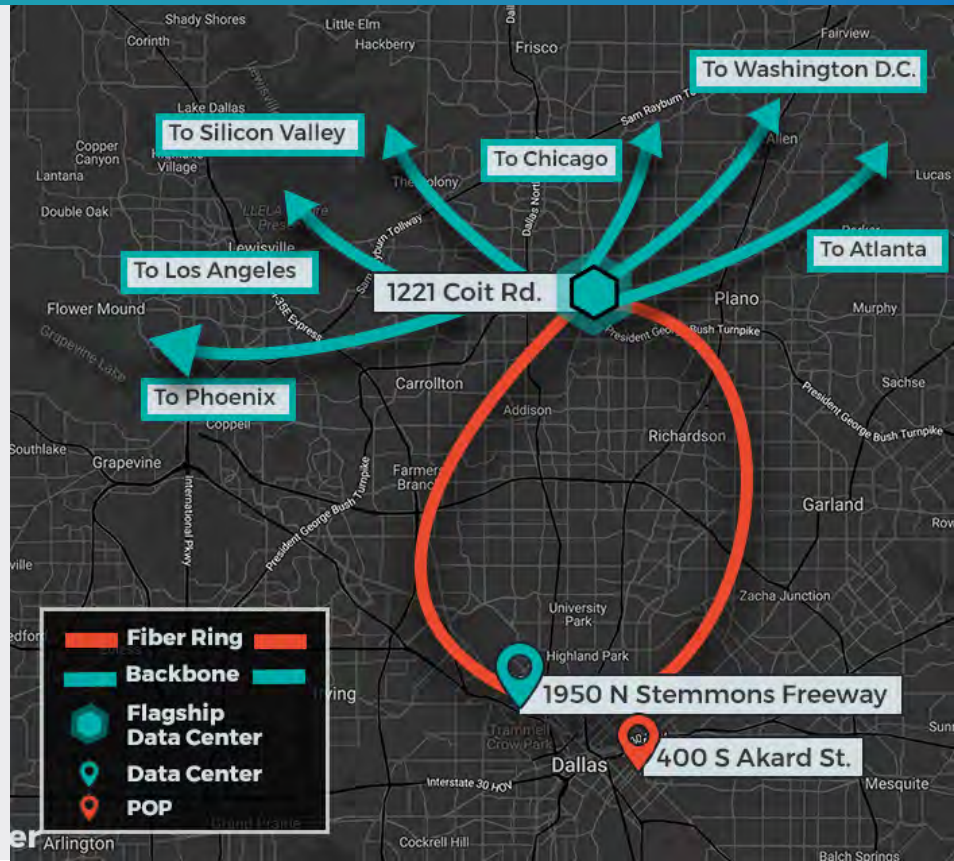

The global footprint, which includes more than 600,000 square feet of leasable data center space, is woven together by our high-performance network backbone and route-optimization engine, ensuring your environment can connect everywhere, faster.