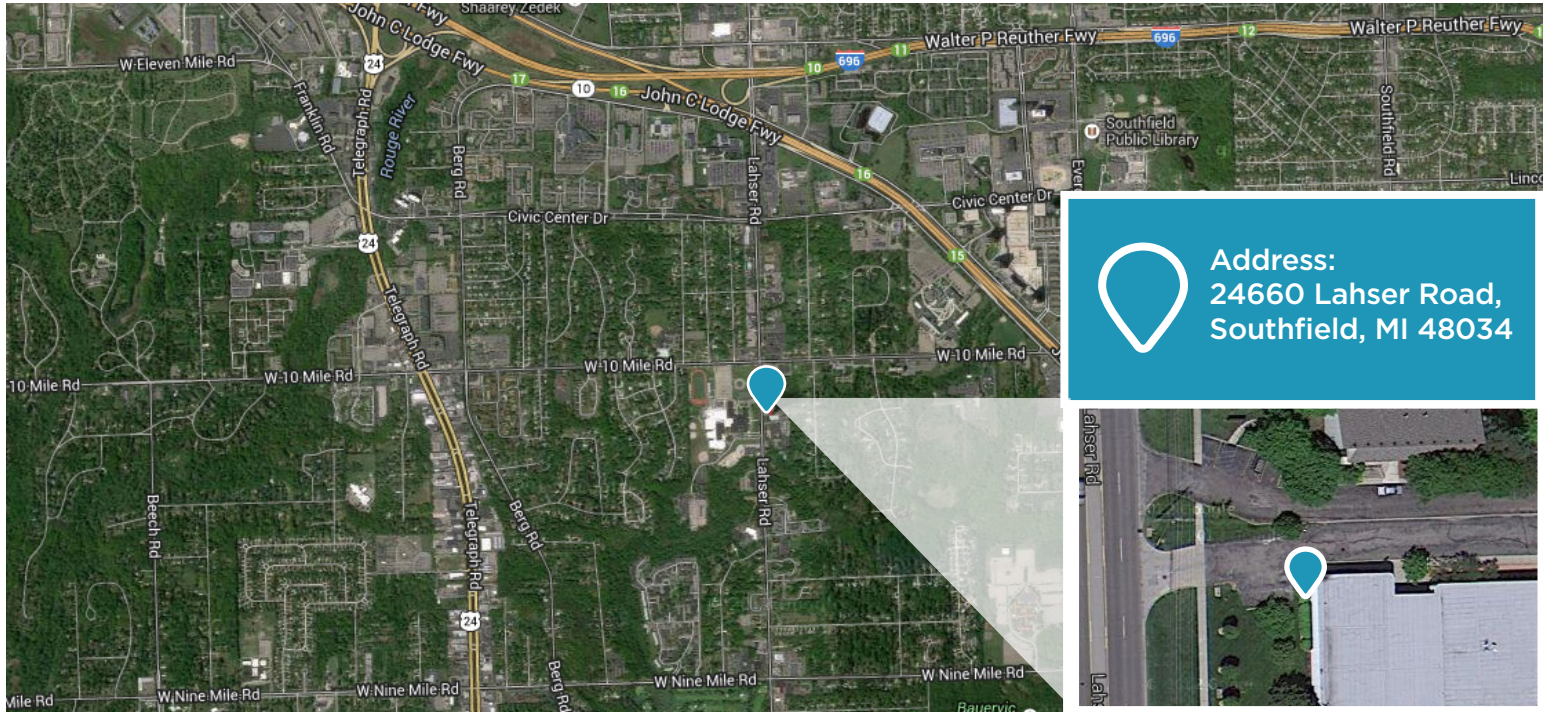

877-365-6246

Sales@365DataCenters.com

DETROIT

- Located in Michigan's Business Center
- Nearly 100 Fortune 500 companies have presence in Southfield
- 100% uptime for the past nine years

Address:
24660 Lahser Road,
Southfield, MI 48034