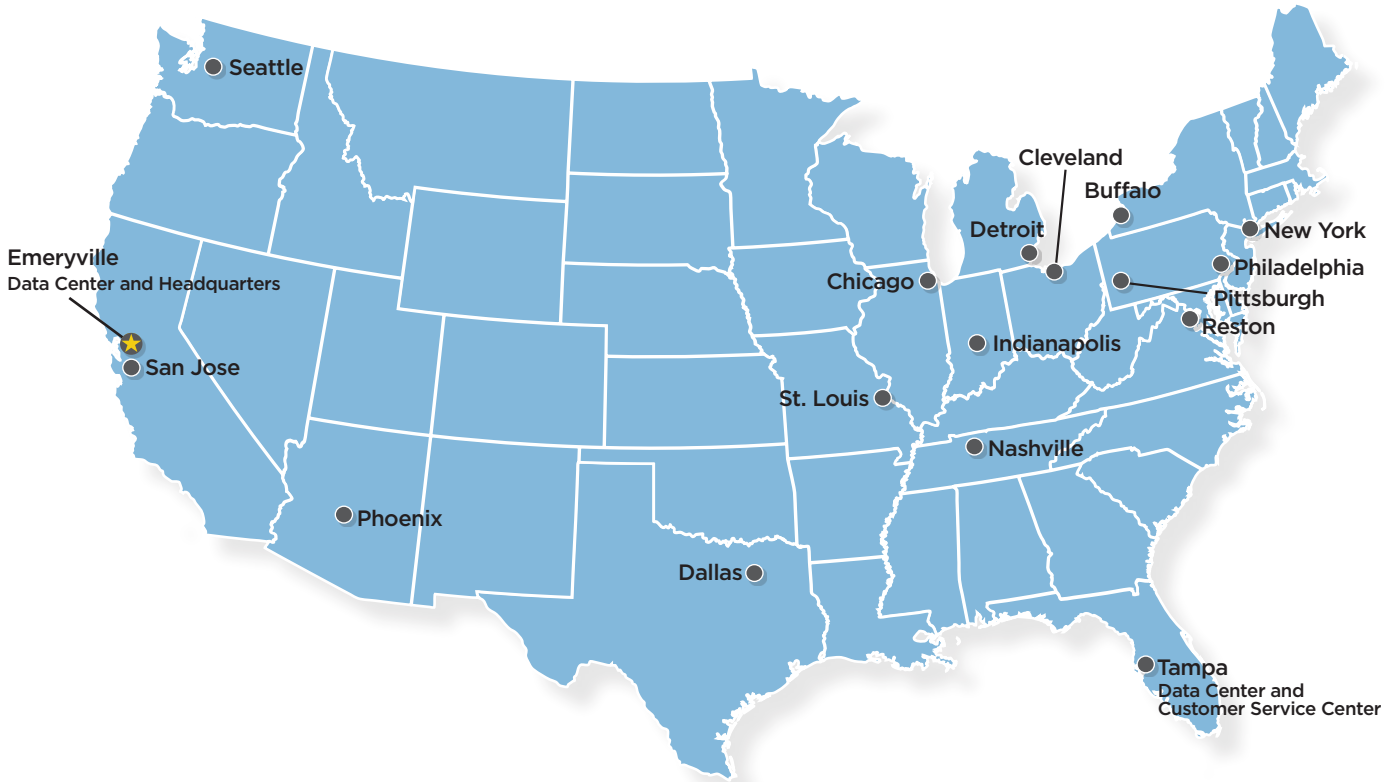

OUR NATIONWIDE PLATFORM

NATIONWIDE PLATFORM

NATIONAL FOOTPRINT OF DATA CENTERS

- Nationwide network dense platform
- 194K available square feet in Tier 1 and 2 markets
- Average of 10 carriers per site
- 80 unique carriers across all sites
- 5,000 total cabs
- 7 MW usable power
- AC/DC options
- More space and power available
- Building data centers since 2012

877-365-6246

Sales@365DataCenters.com

DETROIT

- Located in Michigan's Business Center
- Nearly 100 Fortune 500 companies have presence in Southfield
- 100% uptime for the past nine years

Address:
24660 Lahser Road,
Southfield, MI 48034